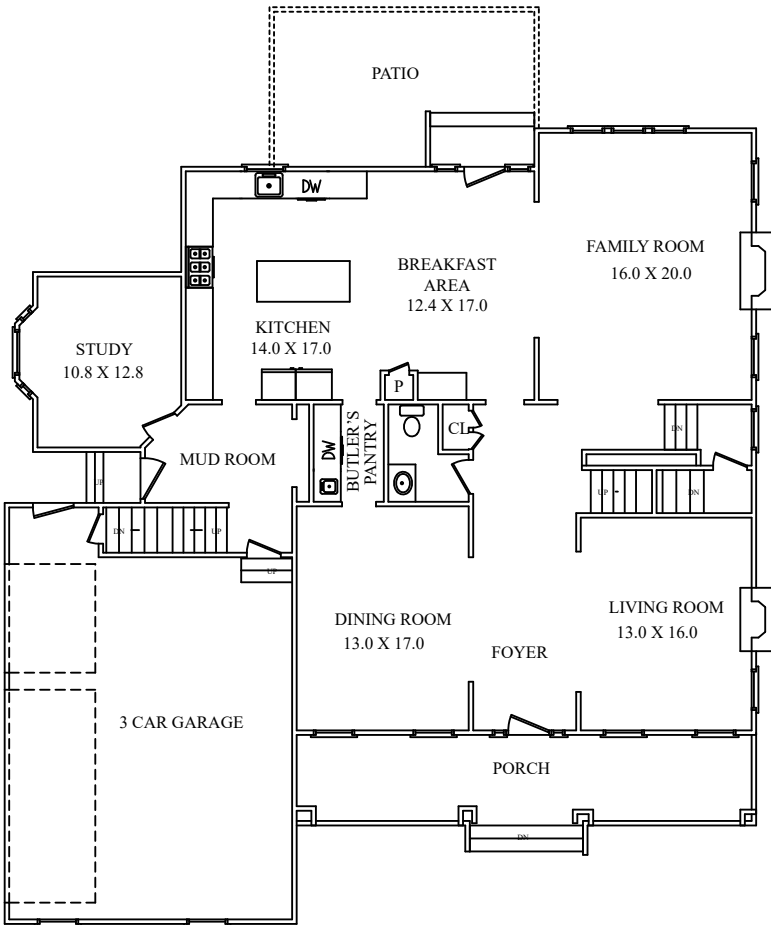

THE FLOOR PLAN

26 Scenery Hill Dr Chatham Twp, NJ

NOT TO SCALE - This floor plan is provided for illustration purposes only.
 Room positions and dimensions are approximate and should be independently measured for accuracy