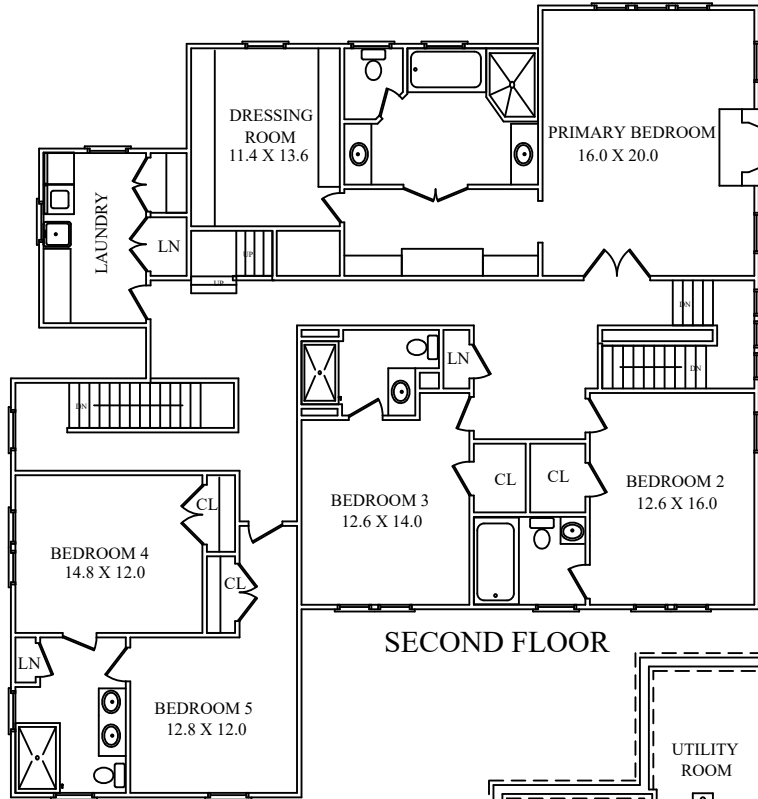

THE FLOOR PLAN

26 Scenery Hill Dr Chatham Twp, NJ

NOT TO SCALE - This floor plan is provided for illustration purposes only.
 Room positions and dimensions are approximate and should be independently measured for accuracy